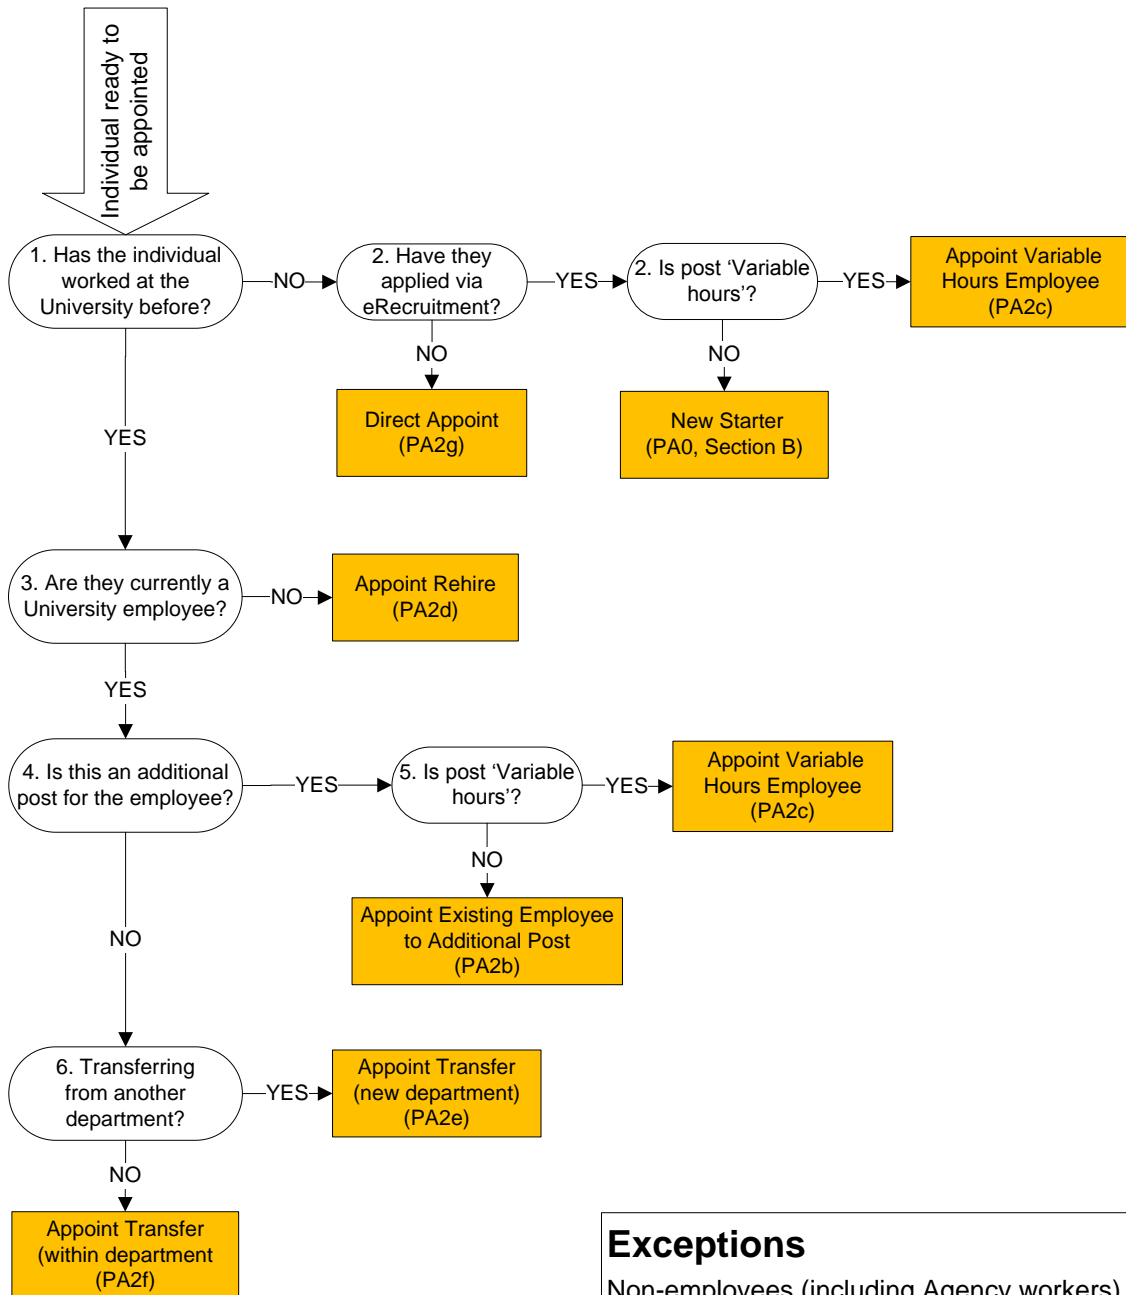

Which type of Appointment? Which QRG?

Exceptions

- Non-employees (including Agency workers) - PA2h
- Non Employee (Titular CUF) - PA2m
- Off scale Posts - PA2i
- TUPE employees - PA2j
- Marie Curie Students - PA2k