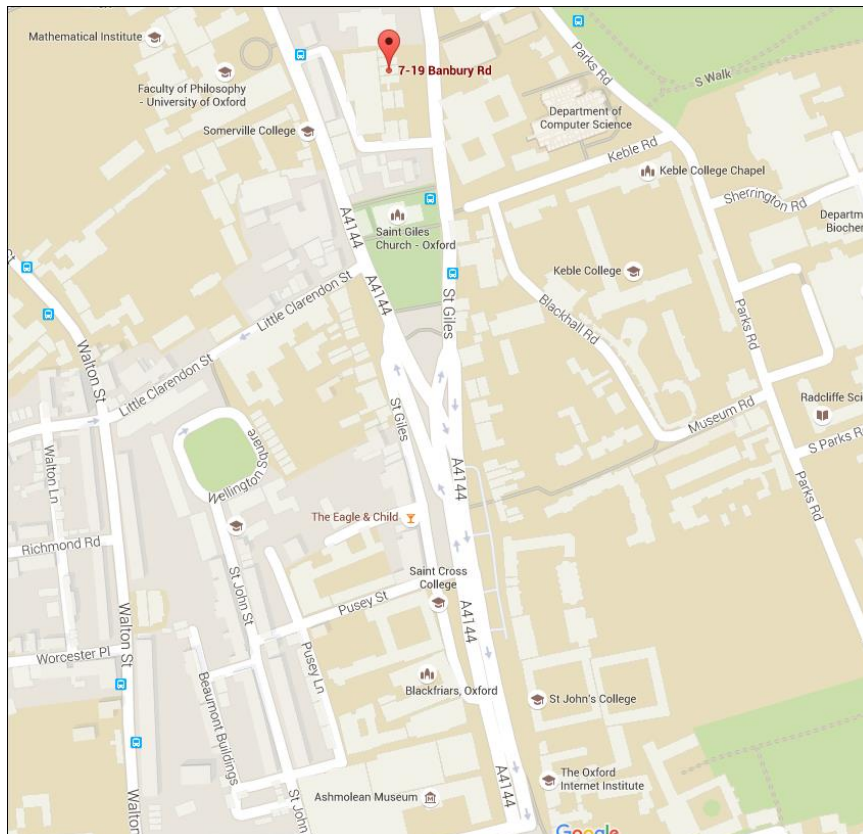

IT Services Banbury Road

IT Services

University of Oxford

13 Banbury Road

Oxford

OX2 6NN

Tel: +44 1865 273200

Opening hours: 8.30am to
6.00pm

How to find us

By bus: The nearest bus stops are at St Giles Church on Banbury Road, and at the Radcliffe Infirmary on Woodstock Road.

By rail: Our Banbury Road office is around 20 minutes' walk from the station, where taxis and buses are also available.

By car: There is no public parking at our Banbury Road office. There is metered on-street parking nearby at Keble Road, Blackmore Road, and St Giles.

Upon arrival

Please report to the course registration desk.